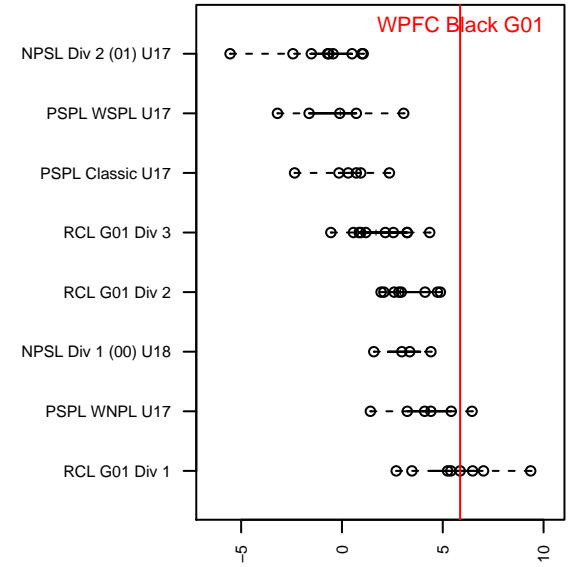

**attack and defense rating
relative to others at age
and all opponents in last 13 months**