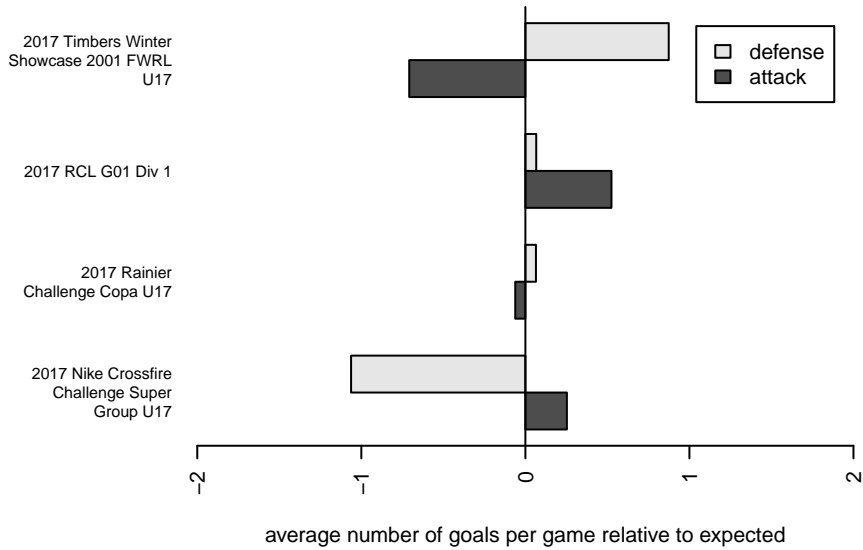

Performance relative to 13 month average