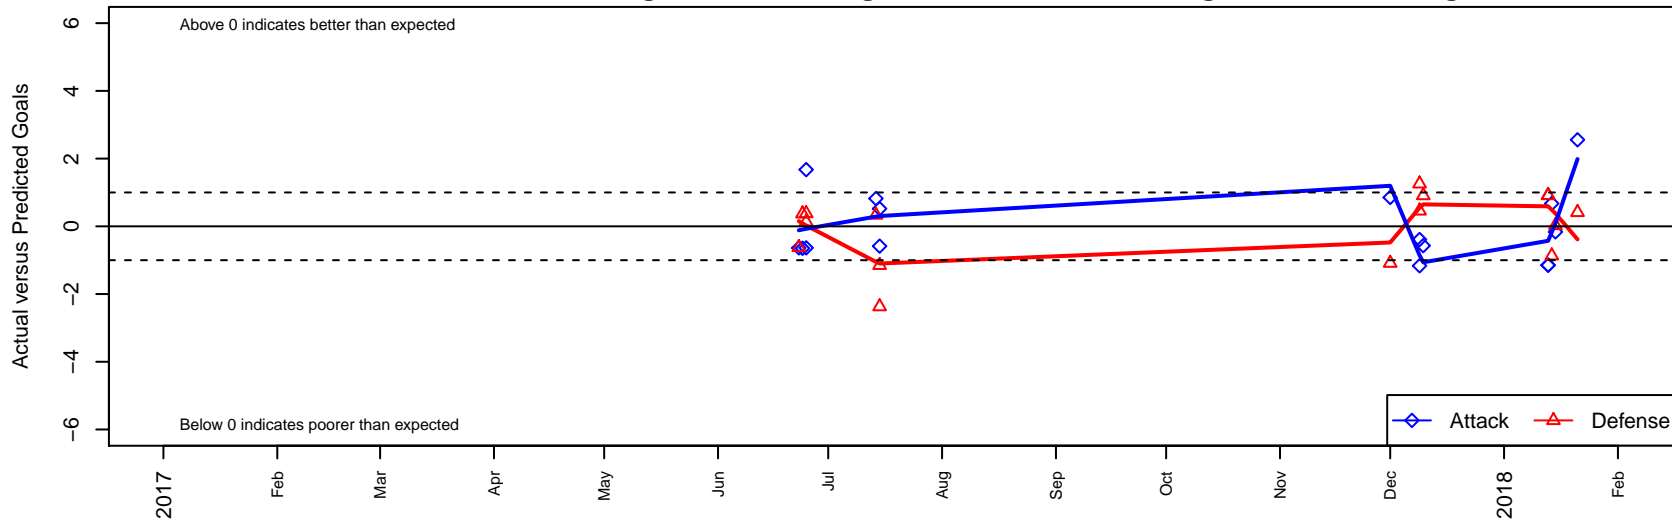

WPFC Black G01

Washington Premier FC
 Tacoma, WA
 G01 total strength=1941
 attack=46.75 defense=58.1
 fall league = RCL G01 Div 1

alt names used:
 WPFC White G01
 WPFC G01 White
 WPFC G01 Black 2014

Venues played:
 2017 Rainier Challenge Copa U17
 2017 Nike Crossfire Challenge Super Group U'
 2017 RCL G01 Div 1
 2017 Timbers Winter Showcase 2001 FWRL U
 2017 PacNW Winter Classic FWRL G01

WPFC Black G01
 Dots are actual minus expected GF (blue circles) and GA (red triangles).
 Blue line is smoothed change in attack strength. Red is smoothed change in defense strength.

**attack and defense variance (black dot)
relative to other teams
and top 10 in region**