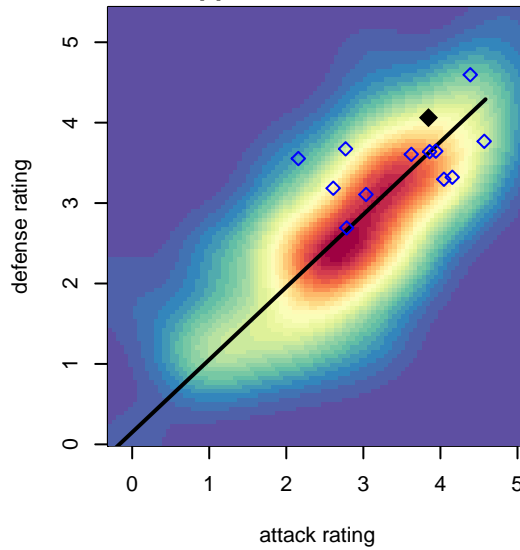

**attack and defense rating
relative to others at age
and all opponents in last 13 months**