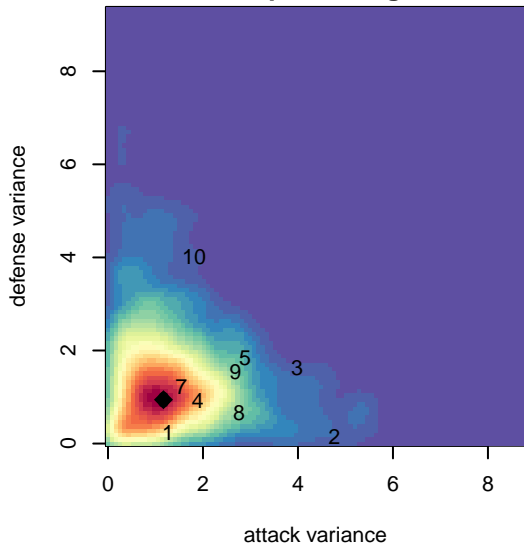

WPFC Black G01

Washington Premier FC
 Tacoma, WA
 G01 total strength=1941
 attack=46.75 defense=58.1
 fall league = RCL G01 Div 1

alt names used:
 WPFC White G01
 WPFC G01 White
 WPFC G01 Black 2014

Venues played:
 2017 Rainier Challenge Copa U17
 2017 Nike Crossfire Challenge Super Group U'
 2017 RCL G01 Div 1
 2017 Timbers Winter Showcase 2001 FWRL U
 2017 PacNW Winter Classic FWRL G01

WPFC Black G01
 Dots are actual minus expected GF (blue circles) and GA (red triangles).
 Blue line is smoothed change in attack strength. Red is smoothed change in defense strength.

**attack and defense variance (black dot)
relative to other teams
and top 10 in region**