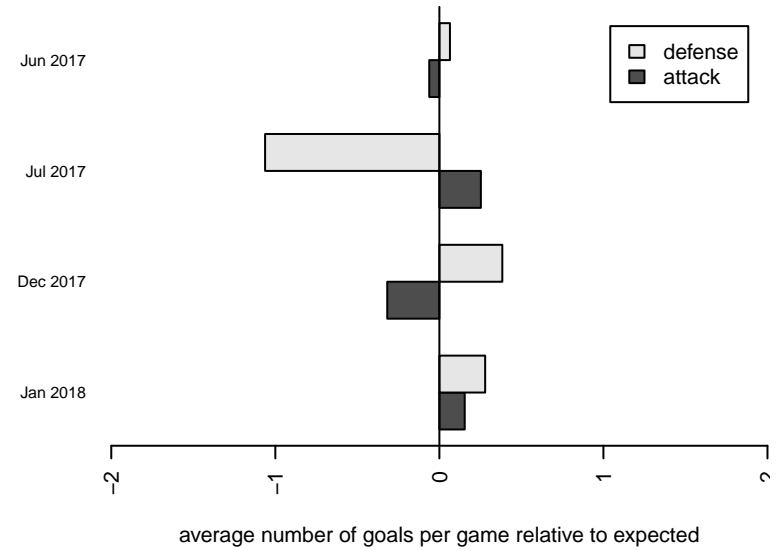

Performance relative to 13 month average